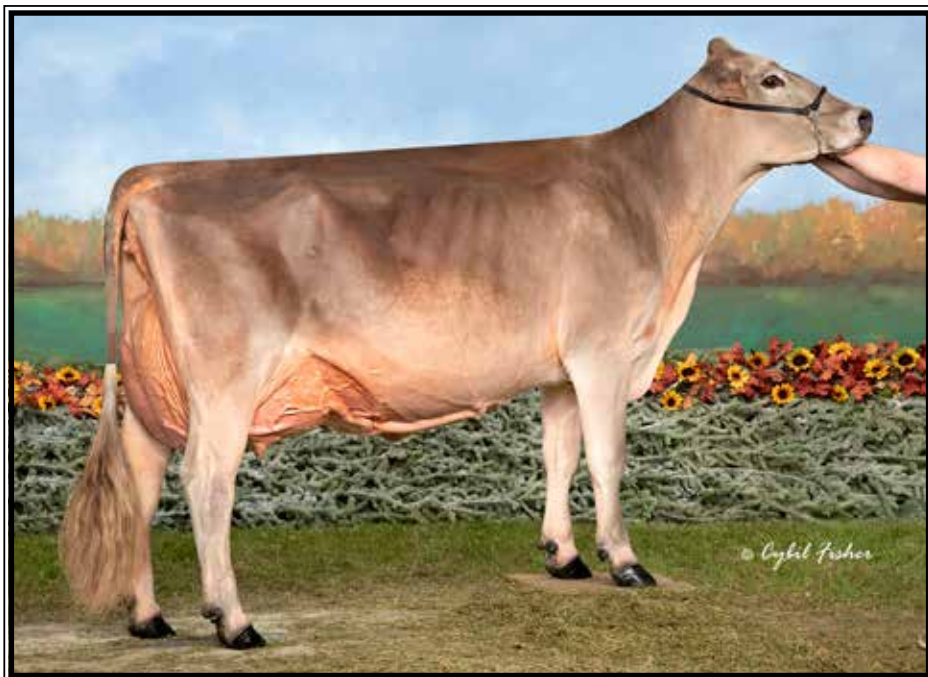

Robland Norwin Bermuda-ET EX-91 EEEEE

** Res. Grand Champion WDE 2022
(FULL sister to Lot 1)*

LOT 1

Robland ACC Norwin Bali ETV

68225645 Tattoo 036
Born 12/9/22

*Robert Landgraf
Jackson, MO*

Norwin
12081082091 8/23 PTA +69PPR
+634M +19F +19P +.6PL +.7T
Nesta X Precise