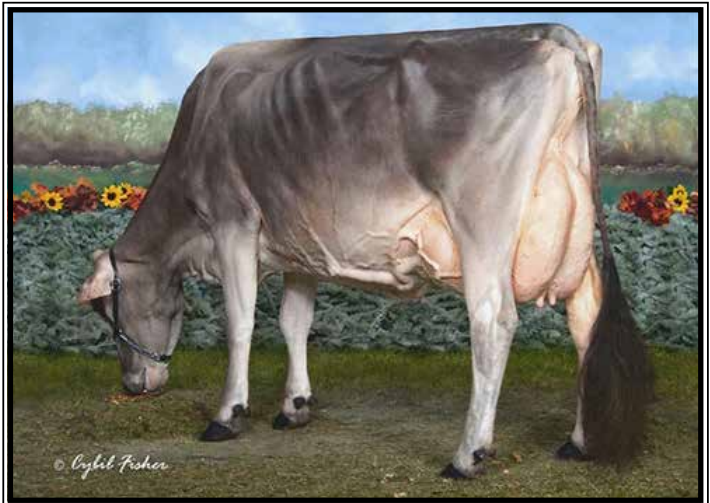

WF Kingpin Nostalgia-ET
**HM All-American Spring Yearling 2017*
 (Mat. sister to Lot 19)

WF Whiskey Natalie-ET EX-91
**Nom. All-American 4yr-old 2020*
 (Gr' Daughter of Nori (dam))

Jo-Dee Starbuck Nori ET EX-91
 6-10 365 27177 3.8 1060 3.3 904
 (Dam of Lot 19)