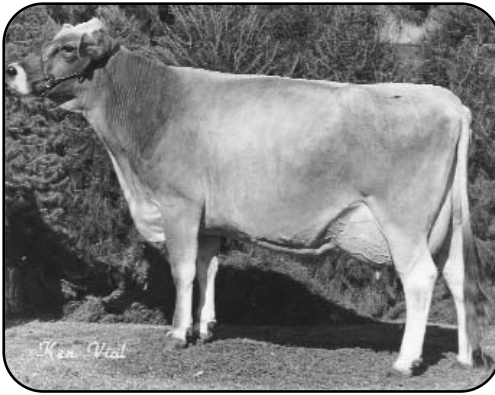

WORLD PREMIER - TEAR SHEET

BRIDGE VIEW MODERN JEWEL (W*) '5E90-5E90'
9/09 304D 2X 25020 4.5 1121 DHIR
NATIONAL TOTAL PERFORMANCE 1984 - 5TH DAM

BRIDGE VIEW JO DEE '2E90 - 2E90ms' *CERT-SBC*
8/00 363D 2X 25710 3.8 977 DHIR
RESERVE ALL AMERICAN 2 YR OLD 1972 - 6TH DAM

BRIDGE VIEW ARISTOCRAT JOLENE '5E90 - 5E90ms'
5/06 323D 2X 21390 4.8 1030 DHIR
ALL AMERICAN 2 & 3 YR OLD 69-70 - 7TH DAM

\$ _____ LOT 43 BRIDGE VIEW TRUE JULIA 68104496

Born: 02/15/2008 Tattoo: V2422
Consignor:
PETE VANDERHAM DAIRY, INC.
MIRA LOMA CA