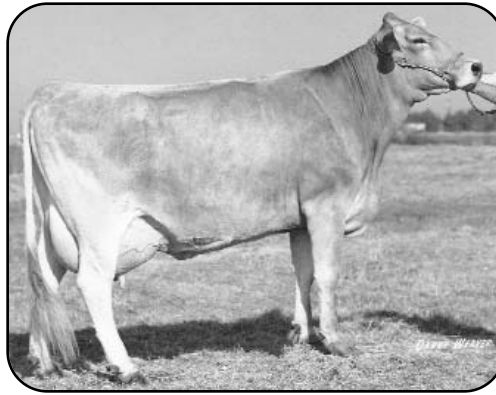

WORLD PREMIER - TEAR SHEET

BRIDGE VIEW MODERN JEWEL (W*) '5E90-5E90'
9/09 304D 2X 25020 4.5 1121 DHIR
NATIONAL TOTAL PERFORMANCE 1984 - 5TH DAM

BRIDGE VIEW JO DEE '2E90 - 2E90ms' *CERT-SBC*
8/00 363D 2X 25710 3.8 977 DHIR
RESERVE ALL AMERICAN 2 YR OLD 1972 - 6TH DAM

BRIDGE VIEW ARISTOCRAT JOLENE '5E90 - 5E90ms'
5/06 323D 2X 21390 4.8 1030 DHIR
ALL AMERICAN 2 & 3 YR OLD 69-70 - 7TH DAM

\$ _____ LOT 43 BRIDGE VIEW TRUE JULIA 68104496

Born: 02/15/2008 Tattoo: V2422
Consignor:
PETE VANDERHAM DAIRY, INC.
MIRA LOMA CA