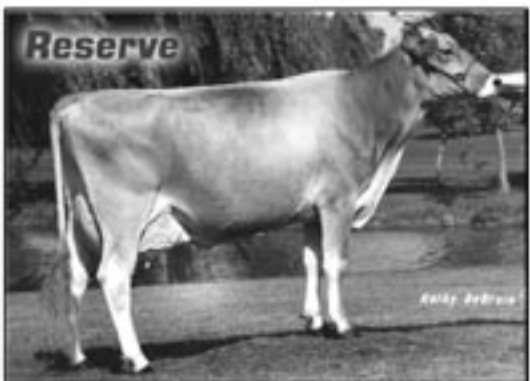

Lyndale Convincer Elaine

All-American '88, '89, '90
1st & Grand Champion Central Natl '89
Supreme Champion WDE '89
Breeder, Exhibitor & Owner: Roland & Twyla Hellbusch,
Humphrey, NE

AGED
COW