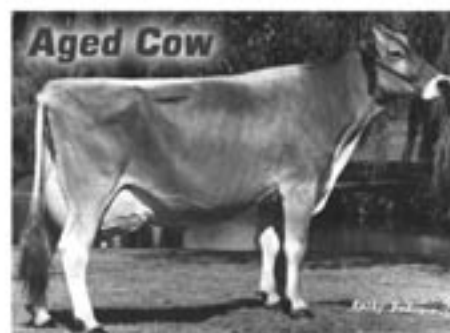

Aged Cow
Hawthorne Rythmic Riki *TW
All-American '94, '97
1st & Grand Champion Central Nat'l '97
Breeder: Kathy Griesheimer, Valley City, OH
Exhibitor & Owner: Evando Jose Neiva, Brazil

How The Votes Were Cast

2-Year-Olds	AA	Res	HM	Total
Old Mill E Snickerdoodle	23	17	7	219
Top Acres Pre Bouquet	9	17	14	128
Bridge View Modern Jewel	12	4	6	102
Kar-Linn Banker Rylee	8	9	12	95
Brothers Three Wisper OCS	7	8	13	86
Red Brae Patrick Zadeva	0	1	3	6

3-Year-Olds	AA	Res	HM	Total
Hoosier Knoll Jade Monay	17	8	9	152
Top Acres Coll Party	14	14	9	149
Old Mill E Snickerdoodle	10	13	10	119
Kruses Beautician Vixie	8	7	8	85
Mort Tower Frisky	6	5	13	70
Top Acres EJ Whizzbang	2	8	5	43
L-J Stretchy Emperinnie	2	2	3	23

4-Year-Olds	AA	Res	HM	Total
Old Mill E Snickerdoodle	26	15	13	240
Lyndale Convincer Elaine	15	11	14	152
Mort Tower Frisky	4	17	12	91

Long View Jetway Oprah	9	8	4	91
Schulte's Sunwise Pat	3	4	4	37
Kruses GK Jade Vix-ET	2	3	9	32
D A A Jade Jaqi	0	0	2	2

5-Year-Olds	AA	Res	HM	Total
Old Mill E Snickerdoodle	25	20	6	241
Lyndale Convincer Elaine	17	19	19	195
Mort Tower Frisky	7	11	16	98
Blue Heaven JW Snowplow	6	9	13	82
Blessing PR Shirilan	4	0	4	32

Aged Cows	AA	Res	HM	Total
Idyl Wild Improver Jinx	12	10	10	124
Hoosier Knoll Jade Monay	10	9	11	108
Hawthorne Rythmic Riki	8	11	5	94
Schulte's Sunwise Pat	8	4	11	79
Lyndale Convincer Elaine	4	13	12	79
CIE Campswiss Supreme Faith	7	3	5	63
Long View Jades Raisin	7	3	3	61
Hill-N-Dale Conquest Juana	3	6	2	41