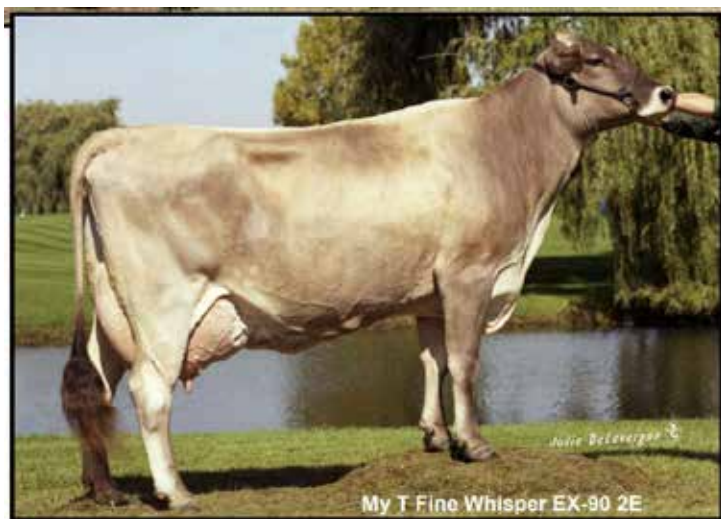

THE ESTABLISHMENT OF A DYNASTY - THE 'W' FAMILIES

Where have today's genetics come from? We all know the Brown Swiss breed started with importation of a handful of Swiss in the mid-to-late 1800s. But how many of us recognize the names of the great cows that are behind today's genetics and the stories that go with them? The Historical Society is going to begin a series of articles on some of the brood cows from the past.

Wanda, Whizzbang, Wizella, Wammy, Wonderment and so many more – the pedigrees in show and sale catalogs give us the accolades of the past five to 10 years, but what is the cow and her lineage behind that? Let's begin with a cow that has a tremendous impact on today's genetics, and established multiple branches from California to New England and Wisconsin to Florida.

My T Fine Whisper '2E90' was bred by Linda and Duane Klumpp, Appleton, New York. She was selected as a bred heifer by Modern Associates, who were putting together an export order for Brazil. When it came time for the group of heifers to leave, Whisper was found to be open and was left behind at Top Acres in Ohio. This simple stroke of misfortune ended up establishing a dynasty that now stretches across the United States and worldwide.

Whisper calved in at 3-01 with an "exceptional udder, very dairy and was a very competitive show cow in the early 90s," said Wayne Sliker, Top Acres, Ohio. She was Grand Champion of the Eastern National in 1991, a three-time All-American honoree and made over 118,000M before being sold to a Brazilian breeder in another export deal at the age of eight. She was flushed a few times resulting in 14 daughters and 4 sons. She made multiple records of 21,000 to 25,000 pounds of milk and over 1,100 butterfat. It is these credentials, as well as the generations before and after her, that establish her as more than 'just a cow.'